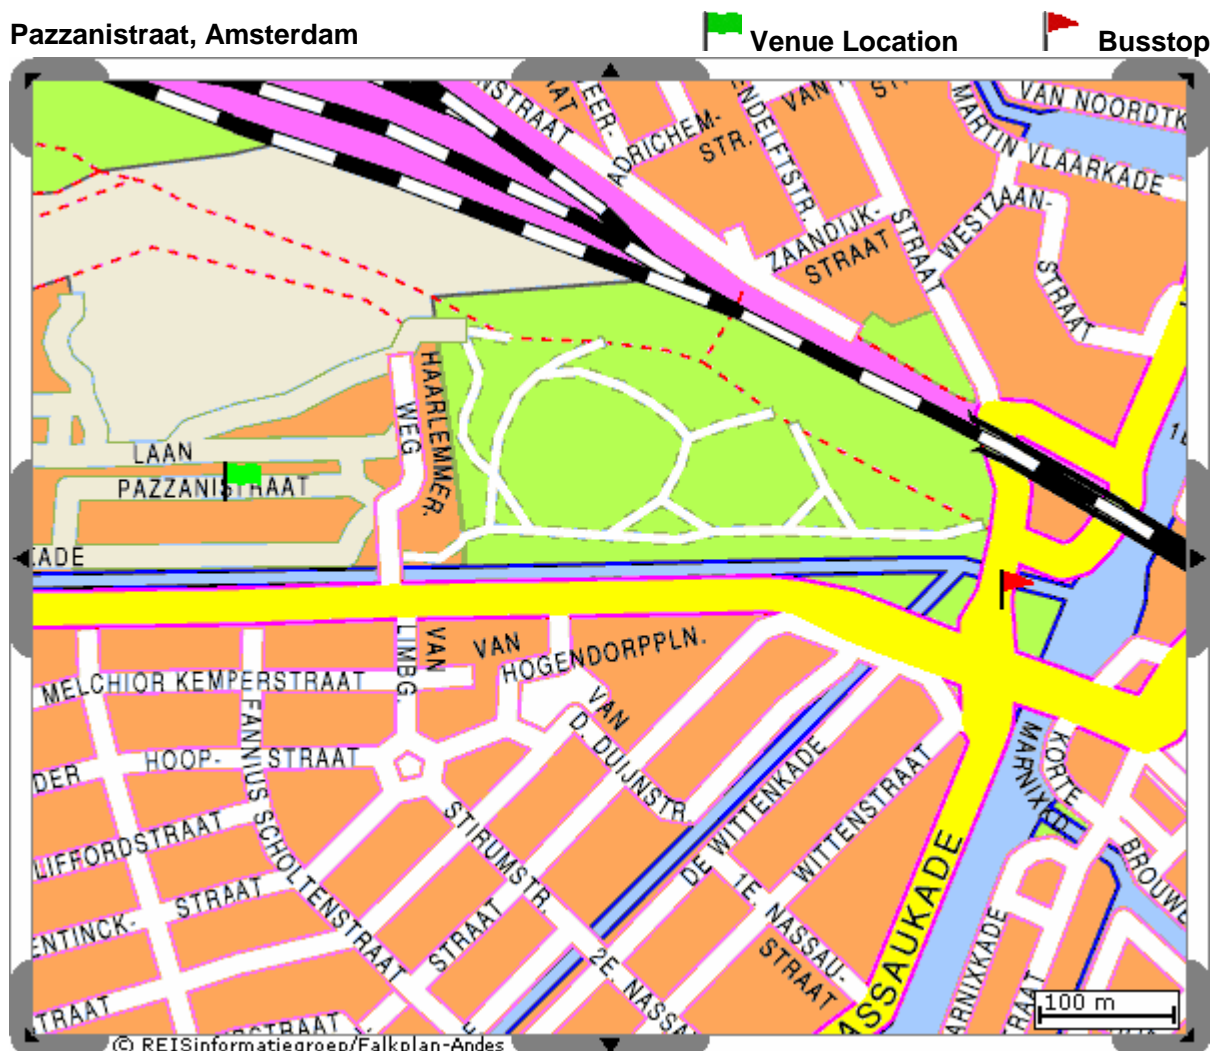

Transport

By public transport

From Amsterdam International Airport:

Trains departing to Amsterdam Central Station every 10/15 minutes from platform 1 or 2.

From Amsterdam Central Station:

Bus 22 in the direction of Spaarndammerbuurt, get out at stop Nassauplein.

Then walk along the water (about 4 minutes) towards the park and the first bridge, enter the park on your right and take the first street left in between the buildings.

Halfway of the building on the left is the entry.

Pazzanistraat, Amsterdam